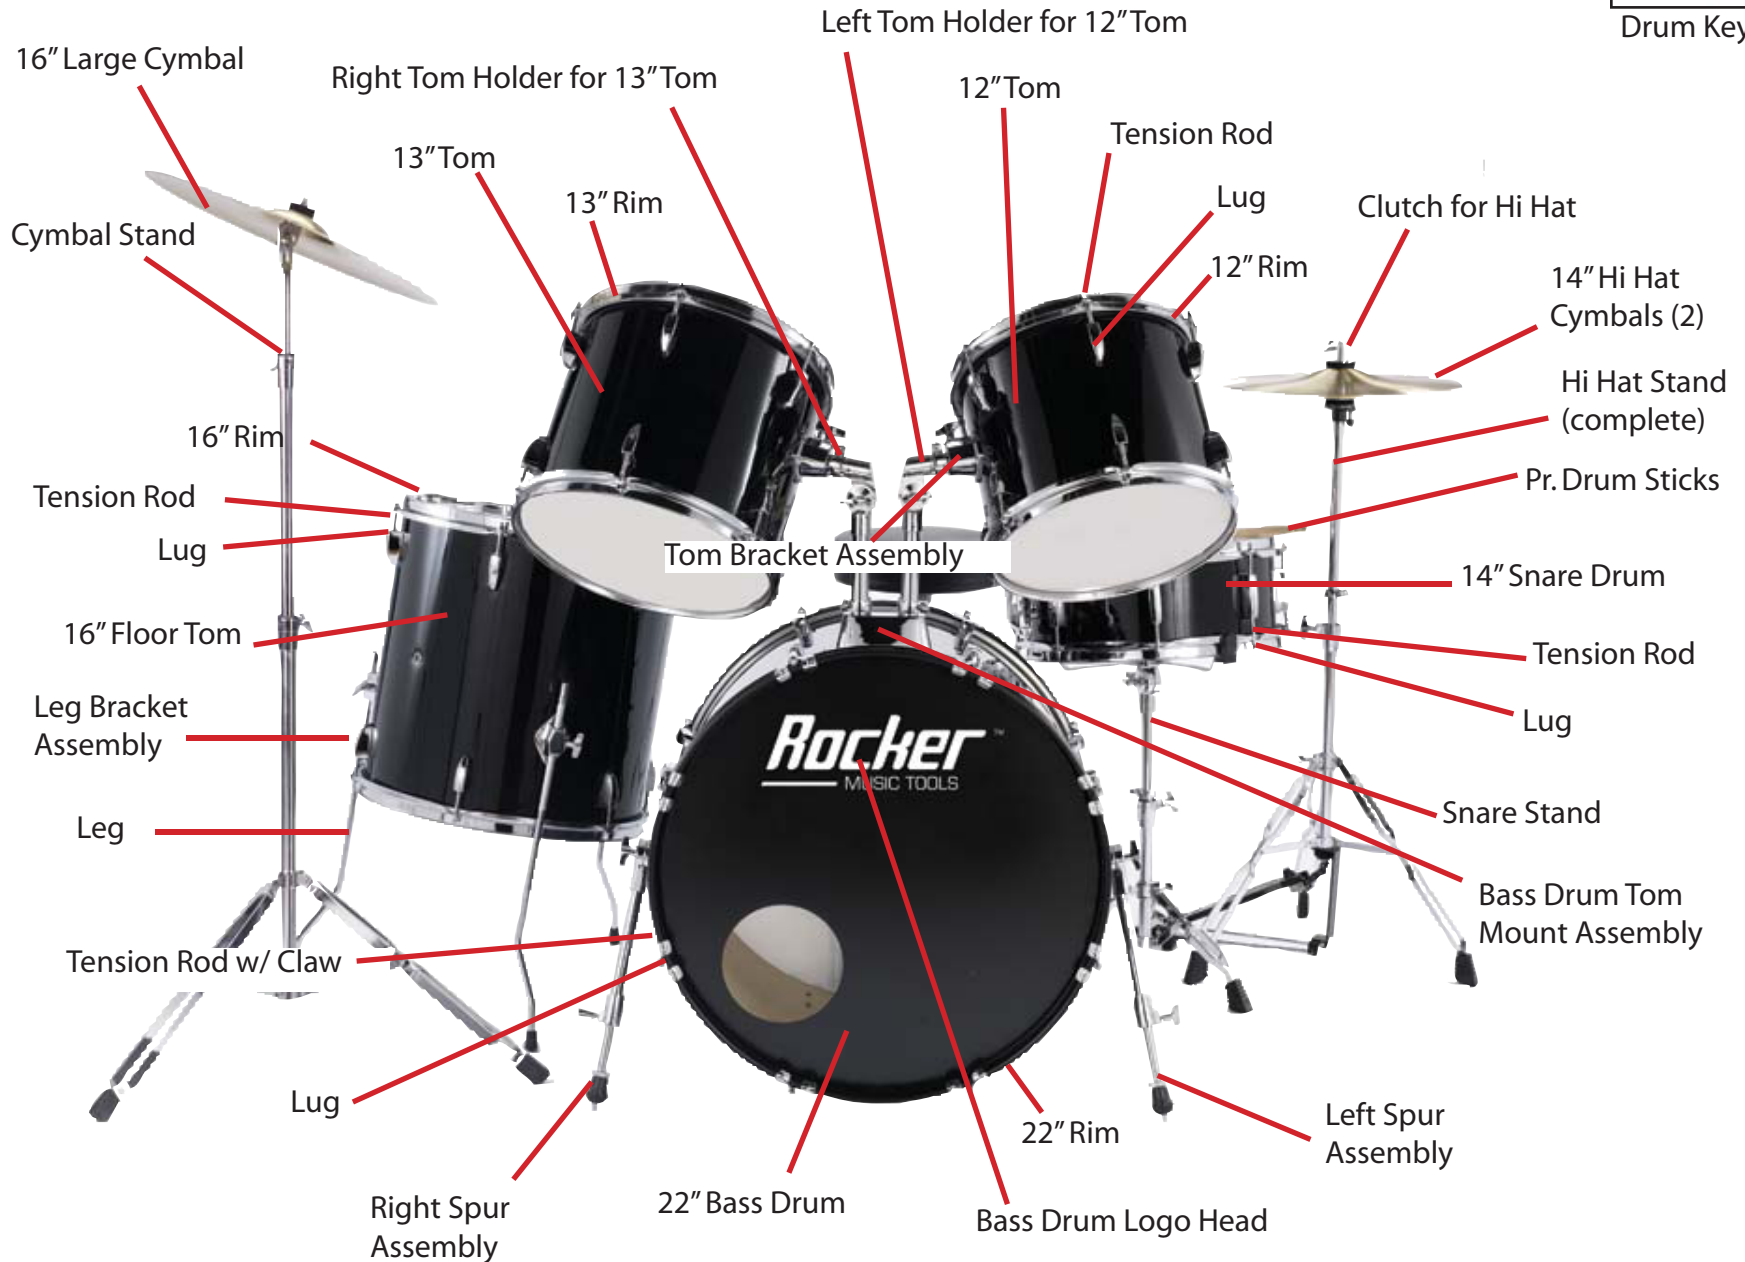

RD-100 Drum Kit Parts - Exploded View

Drum Key

Felt Beater

Foot Pedal (complete)

Drum Throne